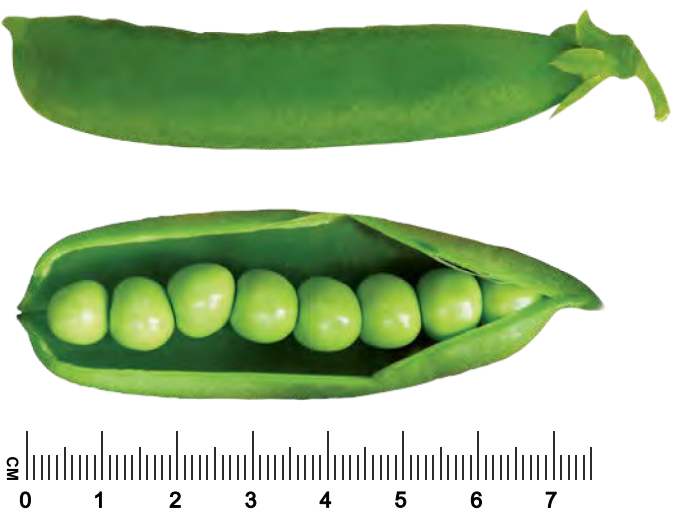

PEA SEED

CANTERBURY SEED COMPANY

SHINE

An early maturing variety with normal leaf and dark green pods. A large seeded variety.

Maturity	Early (approx 55-65 days)
First Flower Node	9
Pods / Node	50% doubles
Pod Shape	Straight / Blunt
Vine Length	50cm
No of Peas / Pod	8
Pod Length	75mm

Stock seed is maintained by Canterbury Seed Company Ltd.

CANTERBURY SEED

Canterbury Seed Company Ltd.

1 Range Street, PO Box 19,
Ashburton 7740, New Zealand
Telephone +64 3 307 6979
Fax +64 3 307 6960
www.canseed.co.nz

General manager - pulses

Stephen Tait
stephen.tait@canseed.co.nz

Product manager - pulses

Andrew Lilley
andrew.lilley@canseed.co.nz

Our reputation is growing around the world